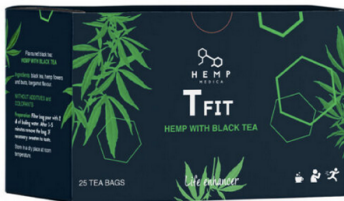

Enhance your performance and **GET FIT!**

1 capsule contains 2 mg of CBD and < 0,02% THC.

Capsules allow more accurate dosing than hemp oil in liquid form.

No bitter taste.

Packed in blisters for the best bioavailability and preservation of ingredients.

Vegan-friendly, lactose-free, gluten-free, no GMO, all natural ingredients.

C FIT Capsules

30 VEGAN-friendly capsules with Hemp oil & Inulin & Phospholipids & Magnesium & Vitamins B6 & B12.

S FIT capsules (mushroom)

30 VEGAN-friendly capsules with Hemp oil & Inulin & Cordyceps mushroom.

T FIT tea

25 teabags with Hemp & Black tea

Inulin is a dietary fiber acting as pre-biotic; **Phospholipids** are a major component of all brain cell membranes; **Magnesium** contributes to a reduction of tiredness and fatigue; **Vitamins B6 and B12** contribute to normal functioning of the nervous system, to reduction of fatigue and to normal psychological and immune functions; **Cordyceps mushroom extract** is widely used in the traditional Chinese medicine where it is also called Himalayan vitality mushroom. Higher content and potency of mushroom because it is an extract.

INSTRUCTIONS FOR USE:

Take 1 C FIT capsule and 1 S FIT capsule per day with a cup of our invigorating T FIT infusion to lead your day like a champion.

FIT Pack is part of Herba Medica Hemp Life Enhancer line. Choose what is best for you from the FIT, CLEAR or COOL Packs.