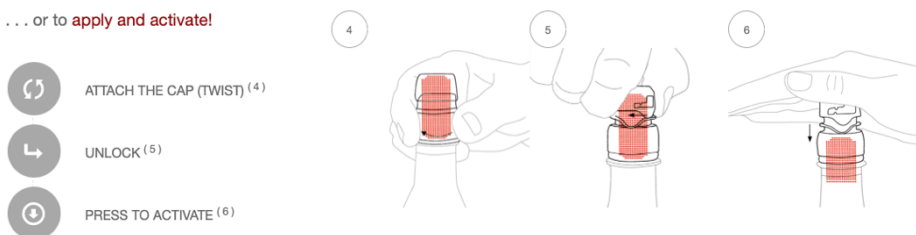

Push Caps System

To enjoy the beverage, simply twist and pop down the cap to break the seal and release the ingredients into the water. A quick shake of the bottle and you can savor a tastier, more potent vitamin drink.

It could not be easier to fill the cap .

... or to apply and activate!

Sachets

To use the sachets provided with your refreshment drink, simply follow these steps:

1. Fill a glass or bottle with cold water.
2. Tear open the sachet and pour the contents into the water.
3. Stir or shake the drink to ensure that the powder is fully dissolved.
4. Enjoy your refreshing and tasty drink!