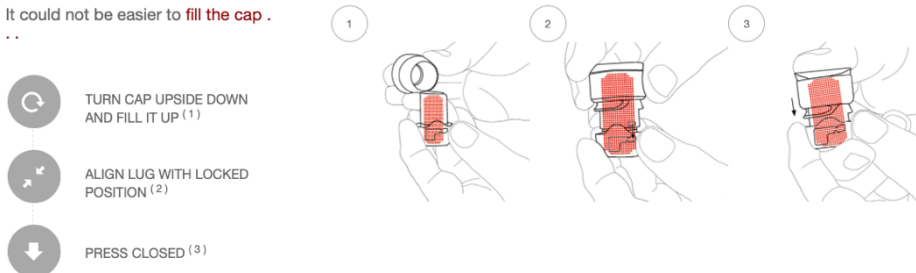

It could not be easier to fill the cap .